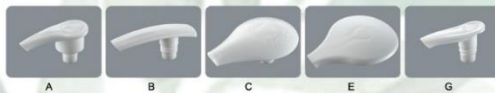

Nozzle Options