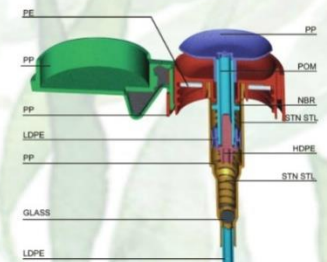

# NAIL CLEANSING PUMP

VIMEX-M

**VM-09**  
DISCHARGE RATE:  
0.55±0.050ML/T  
Size: 24/410, 28/400, 33/410

NON SPILL  
ENVIRONMENTAL

The product is designed with natural mellowness, its sketchy beauty being nimbly and smartly brought out.