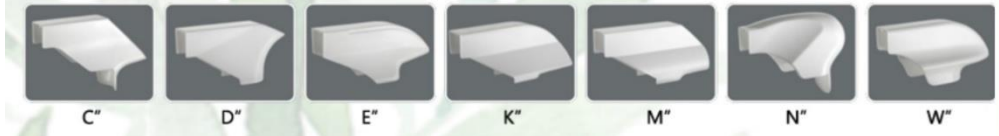

### Closure Options

28/400

28/410

28/415

VM-01A

DISCHARGE RATE: 1.10-1.60ML/T  
FUNCTION: STREAM/SPRAY  
SIZE: 28/400, 28/410  
QTY: 500PCS/CTN  
MEAS: 55\*38\*37.5CM

VM-01B

DISCHARGE RATE: 1.10-1.60ML/T  
FUNCTION: STREAM/SPRAY  
SIZE: 28/400, 28/410  
QTY: 500PCS/CTN  
MEAS: 60\*38\*37.5CM

VM-01S

FUNCTION: STREAM/SPRAY  
SIZE: 28/400, 28/410  
QTY: 500PCS/CTN  
MEAS: 65\*38\*37.5CM

**Shroud. Options**

**Nozzle Options**

**Trigger Options**

**Closure Options**

[www.vimex-m.com](http://www.vimex-m.com)