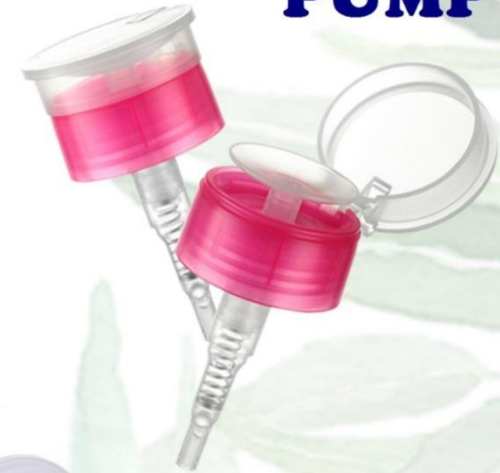

NAIL CLEANSING PUMP

VIMEX-M

VM-09
DISCHARGE RATE:
0.55±0.050ML/T
Size: 24/410, 28/400, 33/410

NON SPILL
ENVIRONMENTAL

The product is designed with natural mellowness, its sketchy beauty being nimbly and smartly brought out.