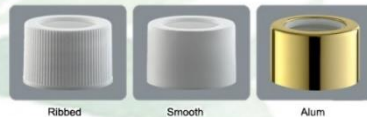

Closure Options

Ribbed

Smooth

Alum

www.vimex-m.com

VIMEX-M

DISCHARGE RATE :
0.20±0.02ML/T