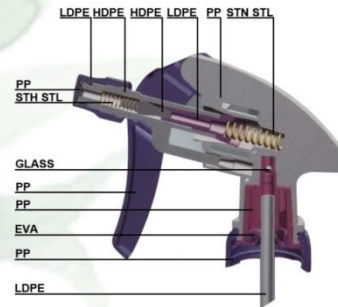

### Trigger Options

Normal Trigger

Trigger 01

Trigger 02

### Closure Options

28/400

28/410

28/415

VM-01A

DISCHARGE RATE: 1.10-1.60ML/T  
FUNCTION: STREAM/SPRAY  
SIZE: 28/400, 28/410  
QTY: 500PCS/CTN  
MEAS: 55\*38\*37.5CM

VM-01B

DISCHARGE RATE: 1.10-1.60ML/T  
FUNCTION: STREAM/SPRAY  
SIZE: 28/400, 28/410  
QTY: 500PCS/CTN  
MEAS: 60\*38\*37.5CM

VM-01S

FUNCTION: STREAM/SPRAY  
SIZE: 28/400, 28/410  
QTY: 500PCS/CTN  
MEAS: 65\*38\*37.5CM

**Shroud. Options**

**Nozzle Options**

**Trigger Options**

**Closure Options**

[www.vimex-m.com](http://www.vimex-m.com)