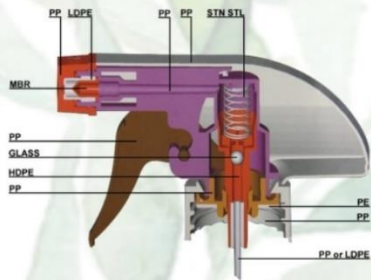

# TRIGGER SPRAYER

DISCHARGE RATE:  
0.80-1.20ML/T  
SIZE: 28/400, 28/410, 28/415

Trigger sprayer, for use in plastic spray bottles. Trigger sprayers are including standard trigger sprayers, garden trigger sprayers, chemical trigger sprayer, foaming trigger sprayers and mini trigger sprayers. With customize color and dip tube length, they are ideally for use in window cleaners, furniture care, household cleaners, garden products, bathroom and automotive products.