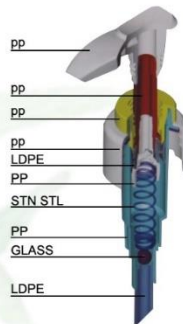

Nozzle Options