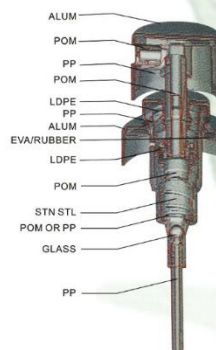

Nozzle Options