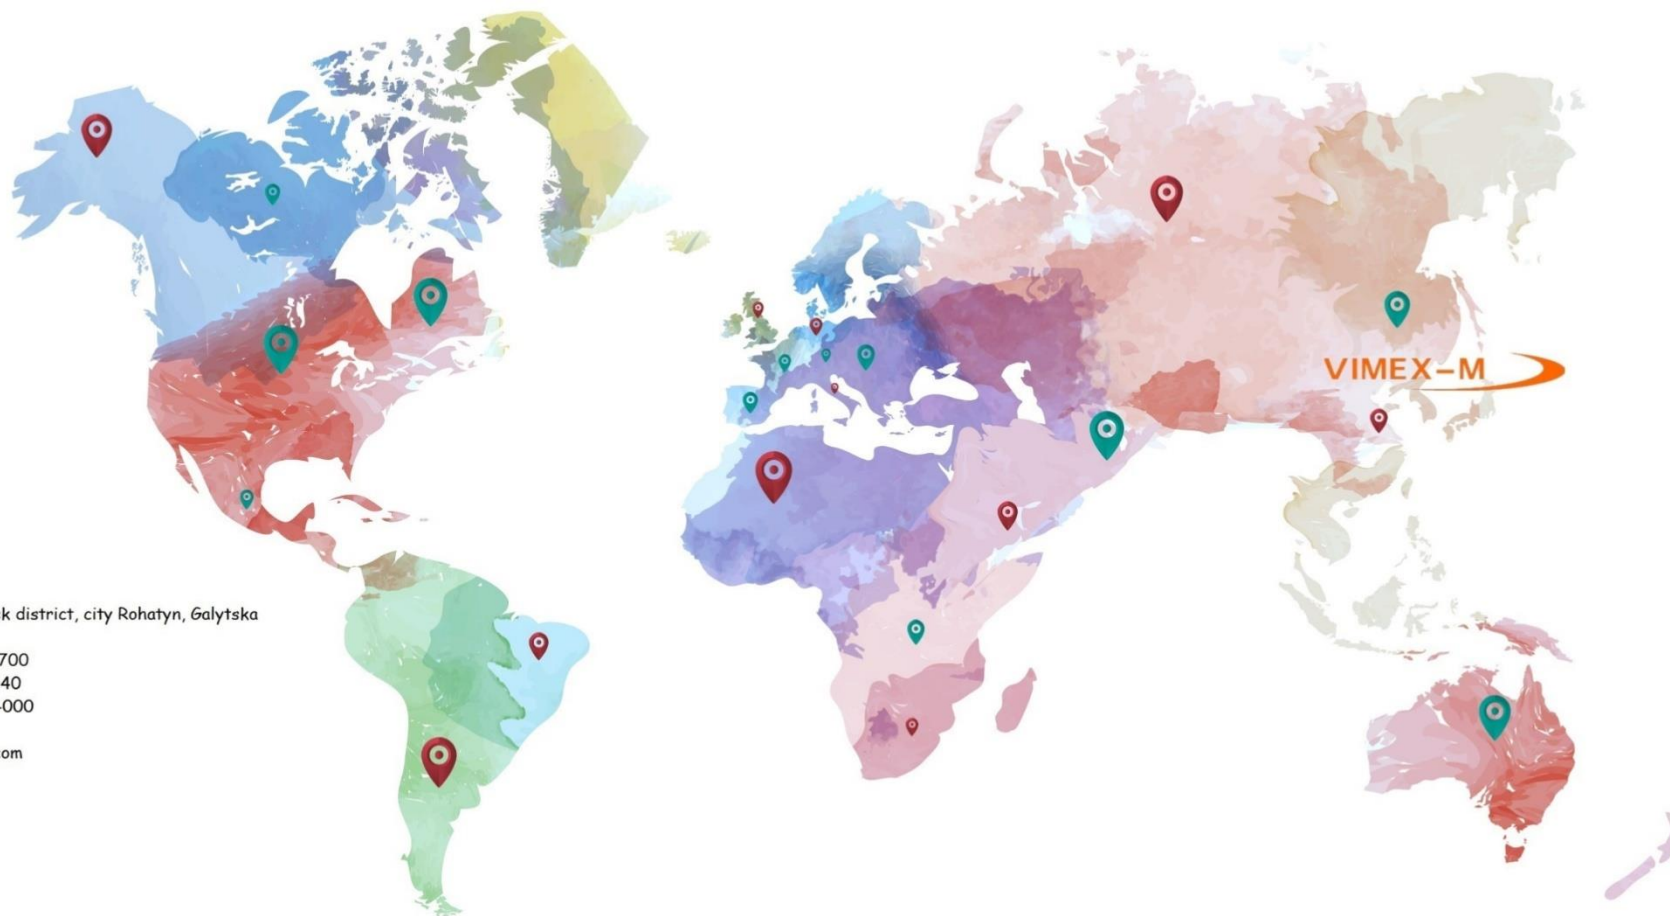

VIMEX-M LLC

International Trade House

Add: Ukraine, Ivano-Frankivsk district, city Rohatyn, Galytska
4g str., 77001

Tel.: +380 (67) 93-93-700

+380 (99) 50-10-540

Office tel.: +380 (68) 22-49-000

E-mail: sales@vimex-m.com

distributor@vimex-m.com

agent@vimex-m.com

[Http://ua.vimex-m.com/](http://ua.vimex-m.com/)

[Http://vimex-m.com/](http://vimex-m.com/)