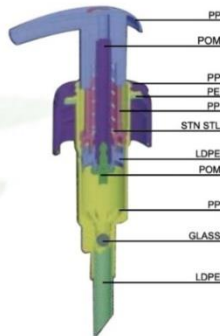

### Closure Size Options

24/410 24/415 28/400 28/410 28/415

### Nozzle Options

D F H I J L M

DISCHARGE RATE:  
2.00±0.20ML/T

VIMEX-M

**VM-04D-W**

Size: 24/410, 24/415,  
28/400, 28/410, 28/415  
QTY: 1000PCS/CTN  
MEAS: 54\*38\*44CM

**VM-04F-W**

Size: 24/410, 24/415,  
28/400, 28/410, 28/415  
QTY: 1000PCS/CTN  
MEAS: 54\*38\*44CM