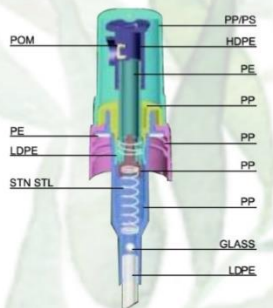

**VM-05A**  
 Size: 22/415

**VM-05A**  
 Size: 24/410

**VM-05A**  
 Size: 24/415

**VM-05A**  
 Size: 28/410

[sales@vimex-m.com](mailto:sales@vimex-m.com)

DISCHARGE RATE:  
0.10-0.14ML/T

**VM-05B-A**  
Size: 20/410, 24/410,  
24/415, 28/410

**VM-05B-B**  
Size: 18/410, 20/410

**VM-05B-C**  
Size: 18/410, 20/410

**VM-05B-D**  
Size: 18/410, 20/410

**VM-05B-E**  
Size: 18/410, 20/410

**VM-05B-F**  
Size: 18/410, 20/410

**VM-05E**  
DISCHARGE RATE:  
0.60-0.90ML/T  
Size: 24/410, 28/410