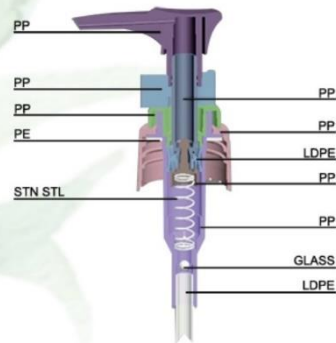

# LOTION PUMP

DISCHARGE RATE:  
1.40-1.80ML/T

**VM-02K**  
Size: 20/410

**VM-02K**  
Size: 24/410

Soap dispenser pump replacement  
Size 20/410, 24/410  
Smooth, ribbed or aluminum covered screw cap  
Dip tube length and color according to  
customer's requirements