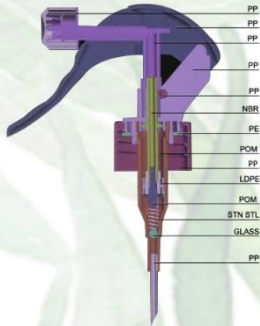

MINI TRIGGER SPRAYER

Mini Trigger Sprayer is a mini trigger sprayer that outputs a small discharge. This sprayer has a button or clip along the neck which locks and unlocks the trigger lever, preventing any product from being dispensed during shipment. With customize color and dip tube length, this mini trigger sprayer is ideally suit for cosmetic packaging such like hairspray, face freshener.

Closure Options