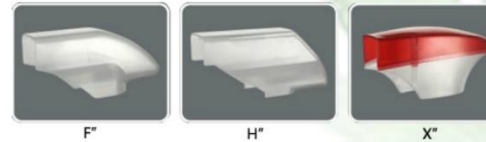

FOAM TRIGGER SPRAYER

VM-01F

Discharge Rate:
1.20-1.60ML/T

Foam Nozzle

VM-01H

FUNCTION: STREAM/SPRAY
SIZE: 28/400, 28/410, 28/415
QTY: 500PCS/CTN
MEAS: 57*38*37.5CM

Shroud. Options