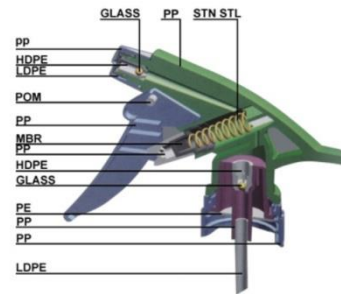

### Trigger Options

Normal Trigger

Trigger 01

Trigger 02

### Closure Options

28/400

28/410

28/415

VM-01A

DISCHARGE RATE: 1.10-1.60ML/T  
FUNCTION: STREAM/SPRAY  
SIZE: 28/400, 28/410  
QTY: 500PCS/CTN  
MEAS: 55\*38\*37.5CM

VM-01B

DISCHARGE RATE: 1.10-1.60ML/T  
FUNCTION: STREAM/SPRAY  
SIZE: 28/400, 28/410  
QTY: 500PCS/CTN  
MEAS: 60\*38\*37.5CM

VM-01S

FUNCTION: STREAM/SPRAY  
SIZE: 28/400, 28/410  
QTY: 500PCS/CTN  
MEAS: 65\*38\*37.5CM

**Shroud. Options**

**Nozzle Options**

**Trigger Options**

**Closure Options**

[www.vimex-m.com](http://www.vimex-m.com)