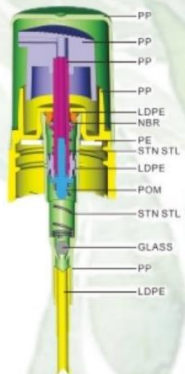

TREANMENT PUMP

Cosmetic Cream Pump is a cosmetic treatment pump that available with a wholeover cap to prevent the dust while not using the dispenser. It is for use in plastic bottles , glass bottles, PET bottles, PE bottles, lotion bottles and spray bottles. This treatment pump is available with a smooth or ribbed collar(closure). It is widely used in bathroom accessories, cosmetic packaging, bottle packaging, washroom accessories, daily use chemical products and even